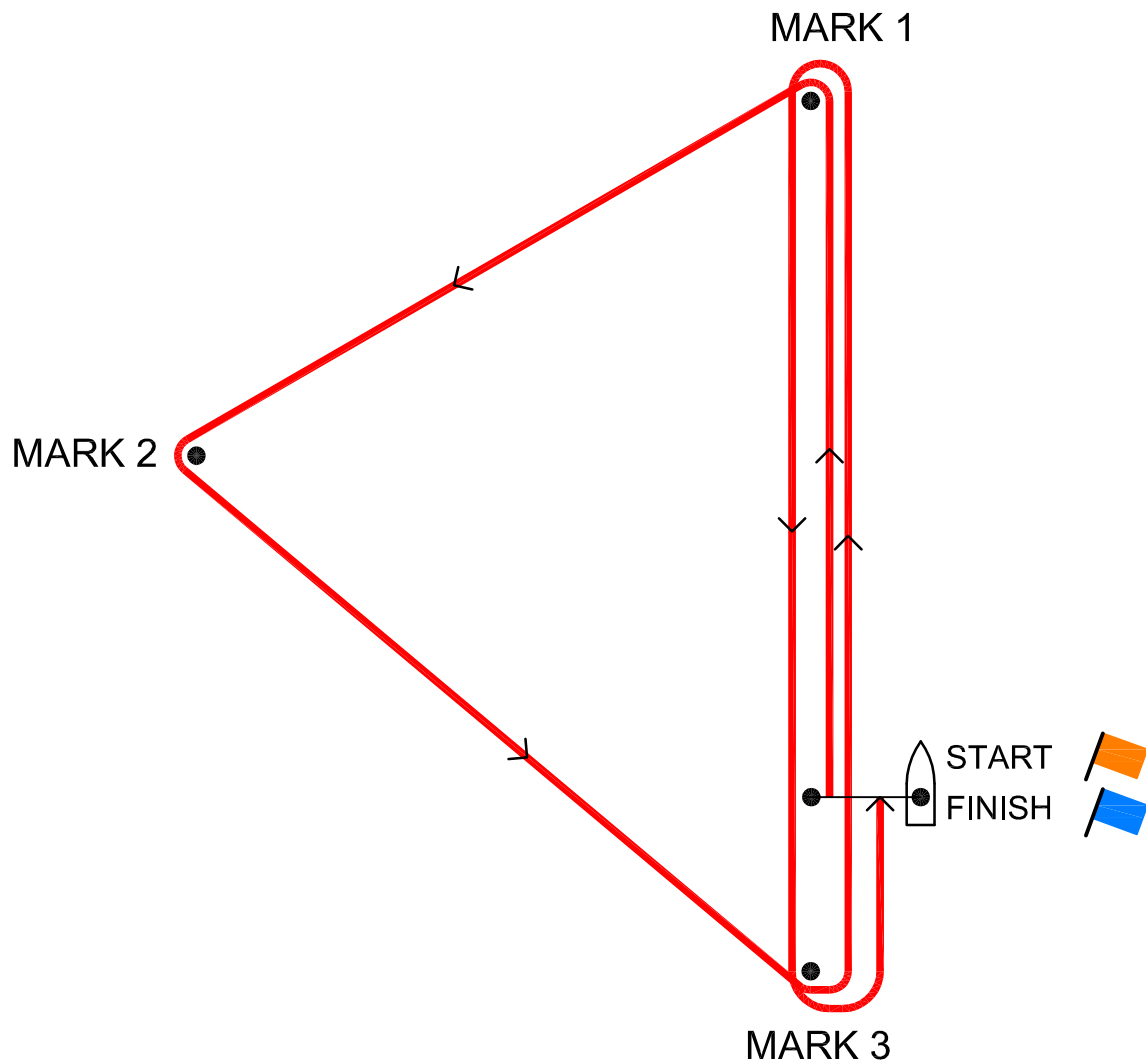

LERWICK BOATING CLUB

2011 Scottish National Mirror
Championships
Appendix 'A'

SCALE : (A4) N.T.S.

DATE : August 2011

TRIANGLE-SAUSAGE COURSE

Start-1-2-3-1-3-1-2-3-Finish

All boats must pass through 'Start / Finish'
line gate on all windward legs of race.